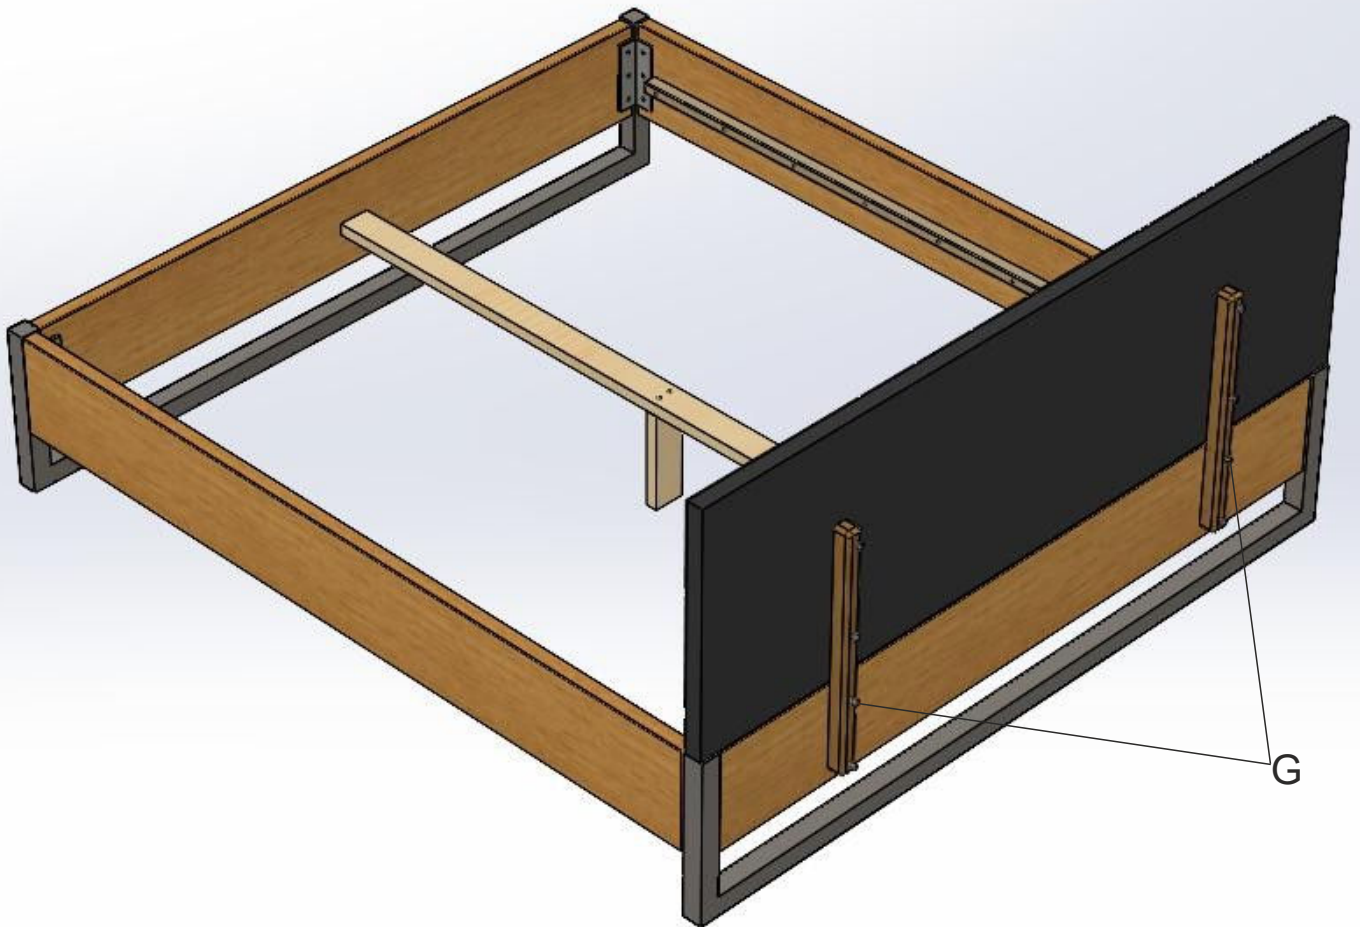

BED VENECIA T FABRIC - ASSEMBLY INSTRUCTION

M6x30  12 Packed 20 on bed Ax32	Black felt  Bx8	 Cx2	 Dx2	M6x60  Gx8
3,5x30  Ex44	6x70  Fx2	 Hx1	Distancer  Hx1	

BED VENECIA T FABRIC

- ASSEMBLY INSTRUCTION

BED VENECIA T FABRIC

- ASSEMBLY INSTRUCTION

BED VENECIA T FABRIC - ASSEMBLY INSTRUCTION

Keep distance between the slats with distancer (G)