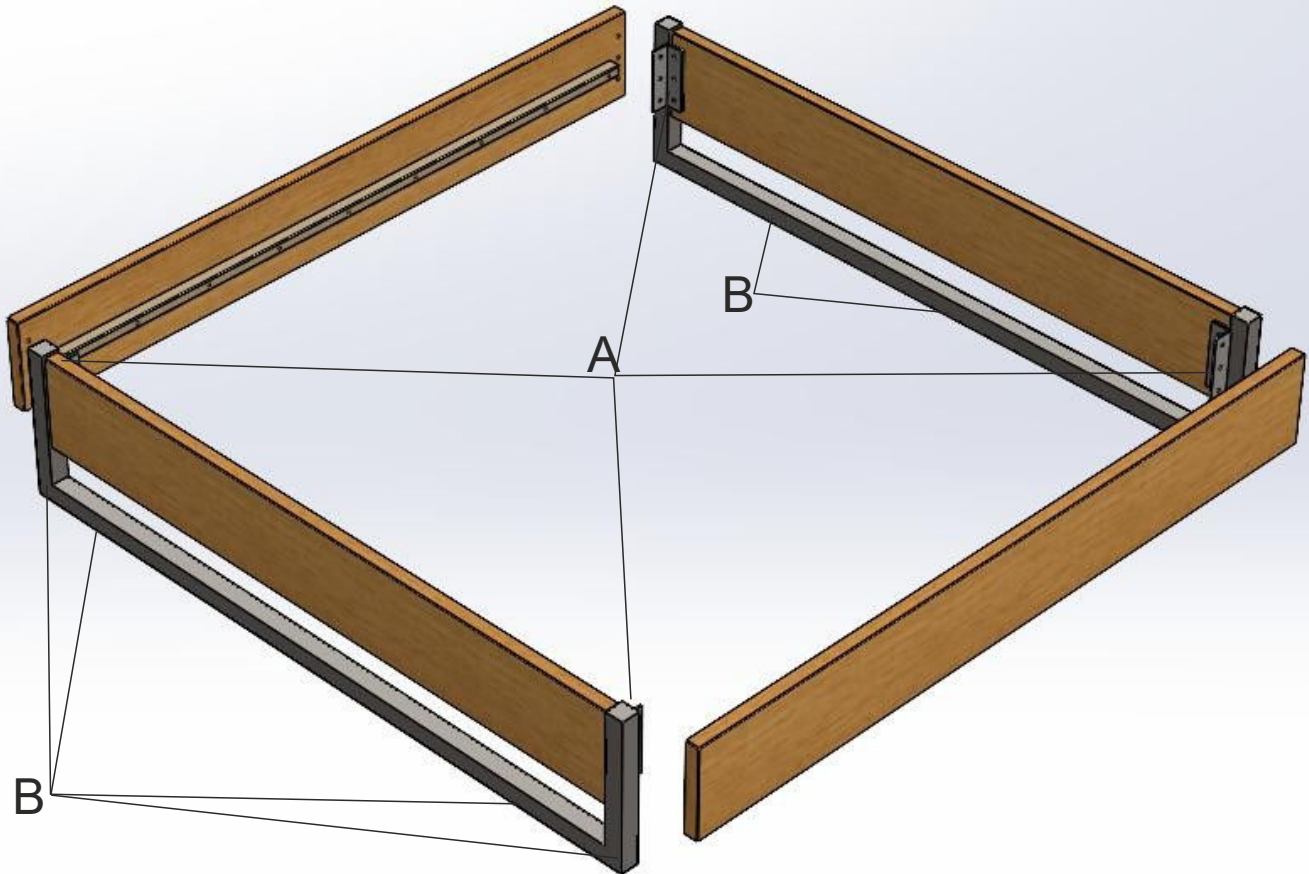

BED VENECIA T FABRIC - ASSEMBLY INSTRUCTION

M6x30  12 Packed 20 on bed Ax32	Black felt  Bx8	 Cx2	 Dx2	M6x60  Gx8
3,5x30  Ex44	6x70  Fx2	 Hx1	Distancer  Hx1	

BED VENECIA T FABRIC

- ASSEMBLY INSTRUCTION

BED VENECIA T FABRIC

- ASSEMBLY INSTRUCTION

BED VENECIA T FABRIC - ASSEMBLY INSTRUCTION

Keep distance between the slats with distancer (G)