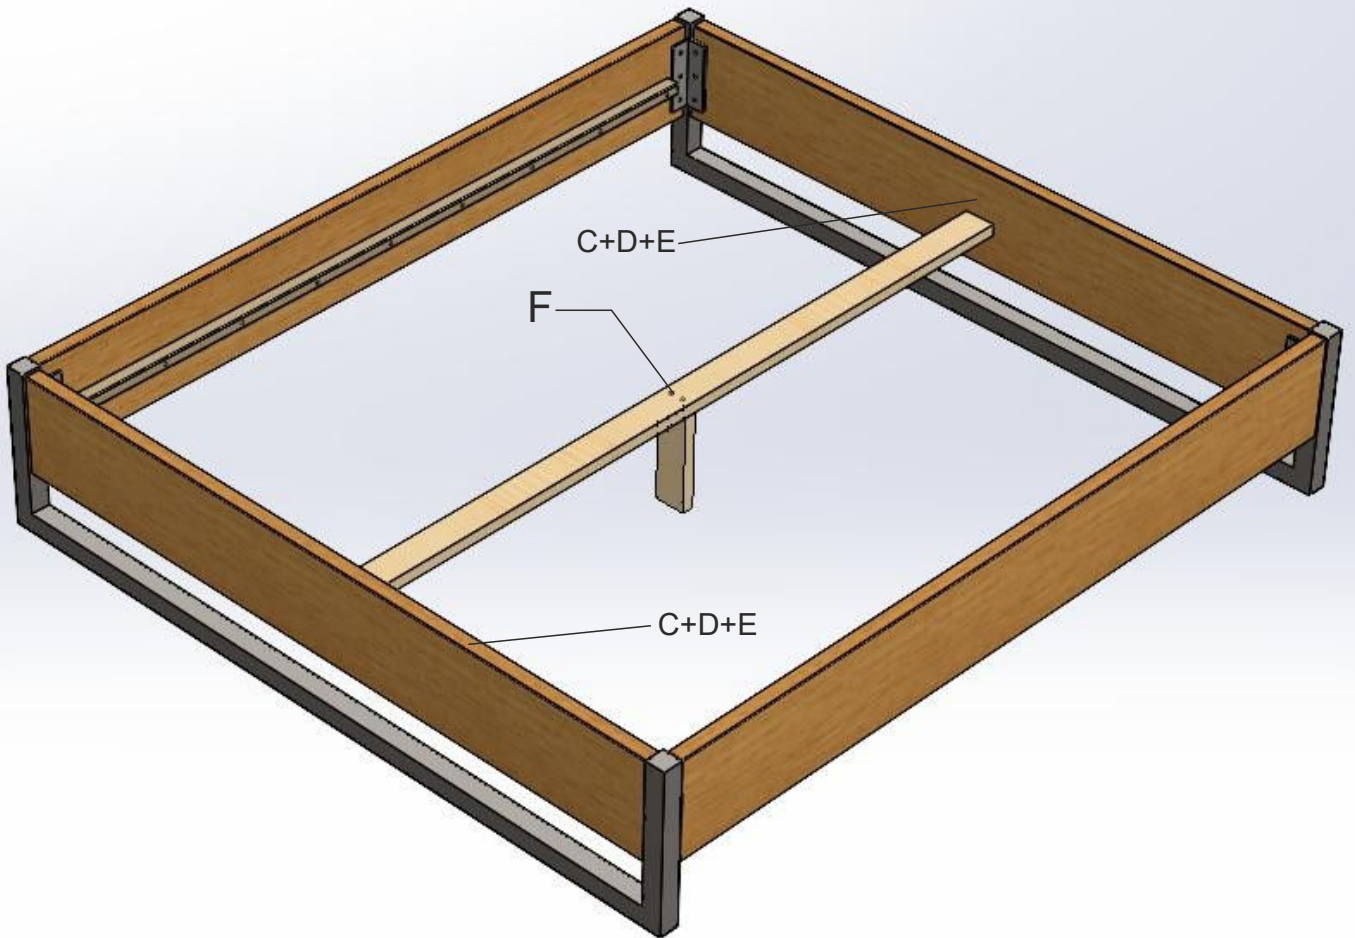

BED VENECIA T FABRIC - ASSEMBLY INSTRUCTION

M6x30  12 Packed 20 on bed Ax32	Black felt  Bx8	 Cx2	 Dx2	M6x60  Gx8
3,5x30  Ex44	6x70  Fx2	 Hx1	Distancer  Hx1	

BED VENECIA T FABRIC

- ASSEMBLY INSTRUCTION

BED VENECIA T FABRIC

- ASSEMBLY INSTRUCTION

BED VENECIA T FABRIC - ASSEMBLY INSTRUCTION

Keep distance between the slats with distancer (G)