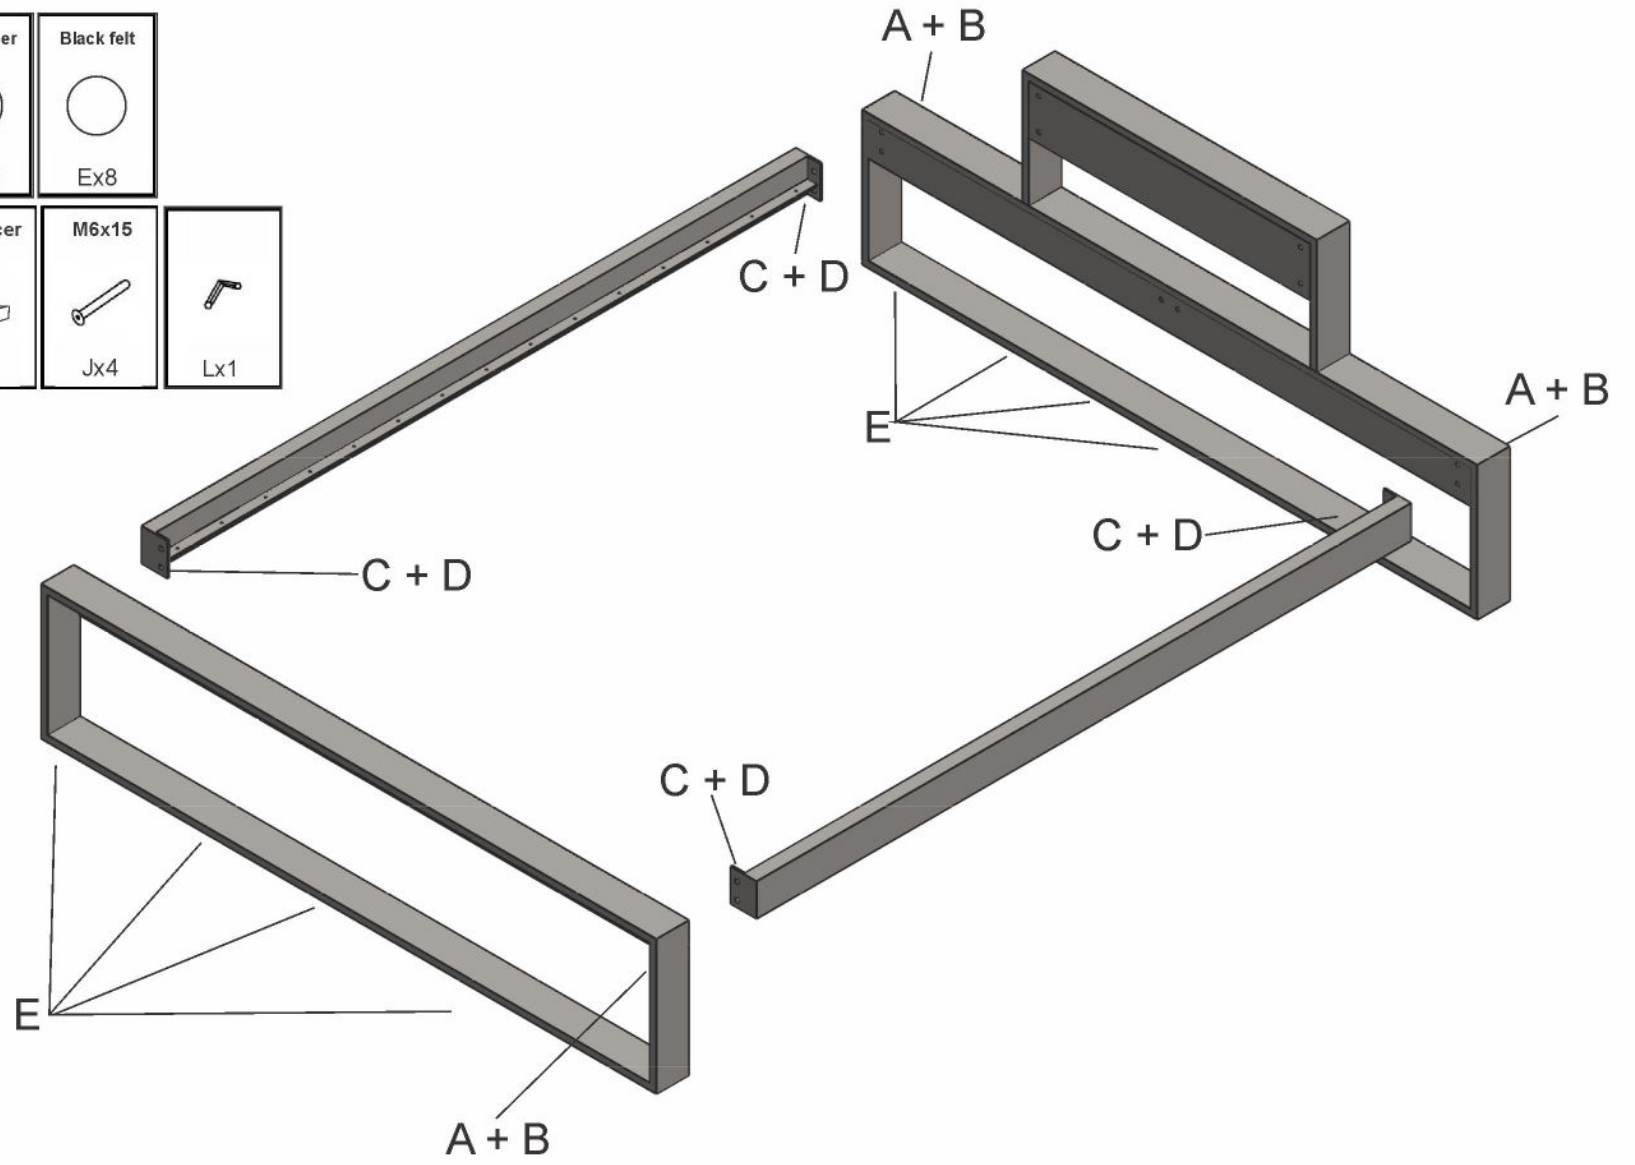

BED TARA - ASSEMBLY INSTRUCTION

M8x25  Ax12	M8 black washer  Bx12	M8 NUT  Cx12	M8 washer  Dx12	Black felt  Ex8	
3,5x16  Fx36	6x70  Gx2	 Hx2	Distancer  Ix1	M6x15  Jx4	 Lx1

BED TARA - ASSEMBLY INSTRUCTION

BED TARA - ASSEMBLY INSTRUCTION

BED TARA - ASSEMBLY INSTRUCTION

BED TARA - ASSEMBLY INSTRUCTION