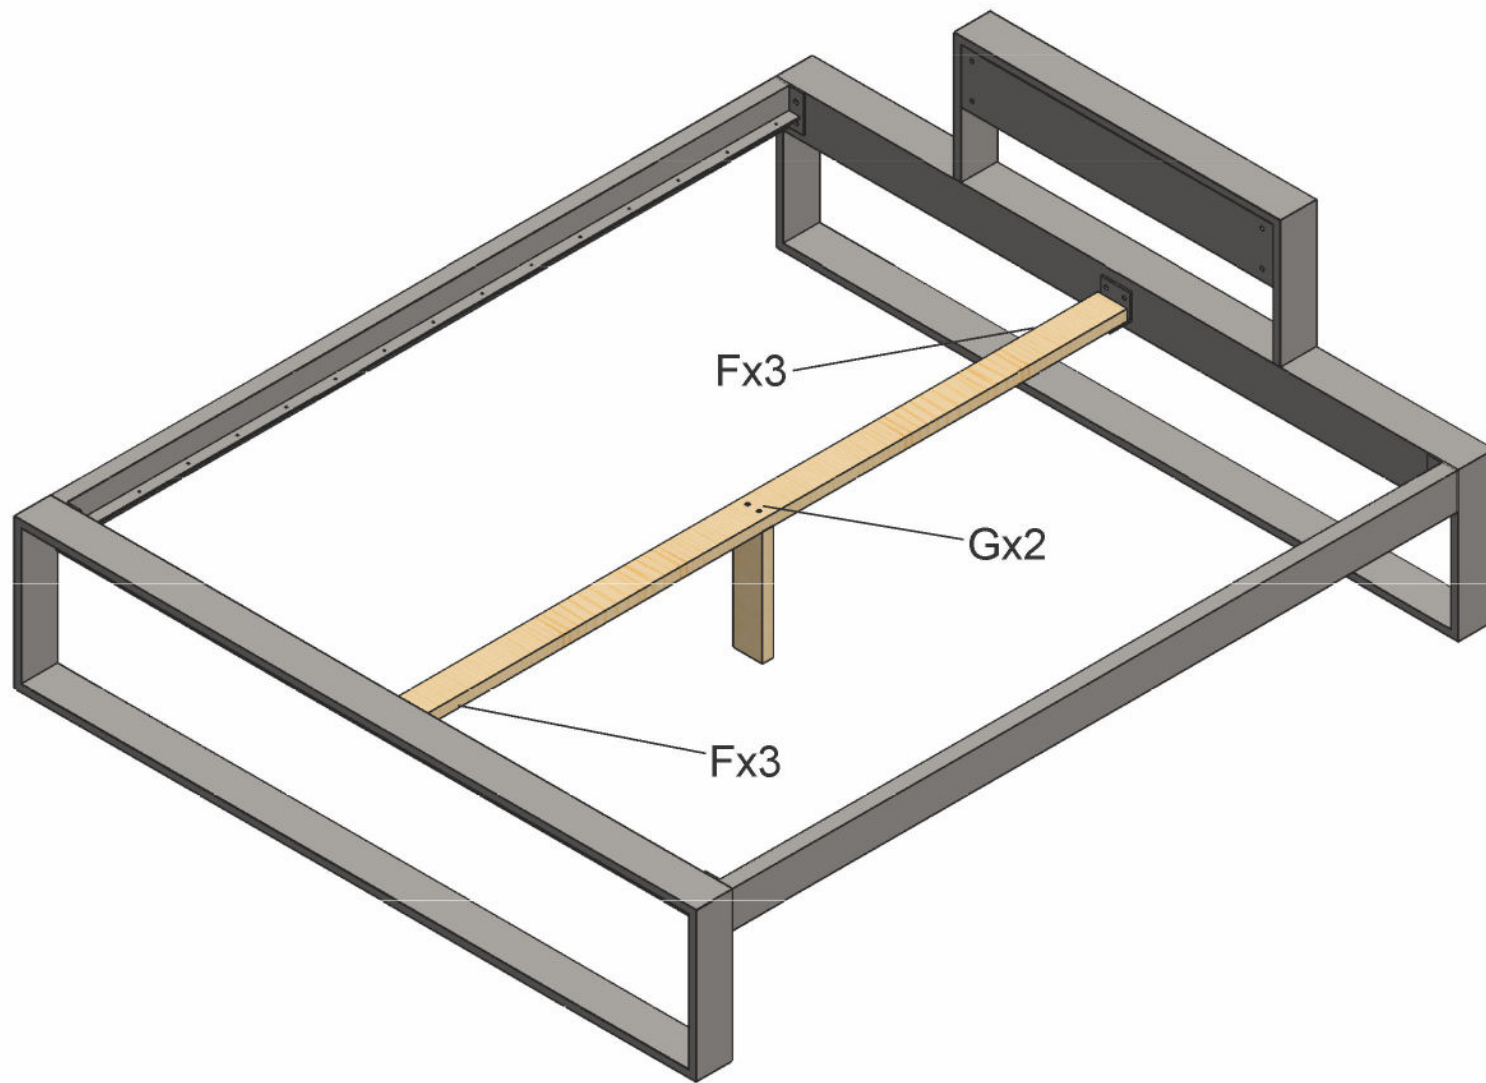

BED TARA - ASSEMBLY INSTRUCTION

M8x25  Ax12	M8 black washer  Bx12	M8 NUT  Cx12	M8 washer  Dx12	Black felt  Ex8	
3,5x16  Fx36	6x70  Gx2	 Hx2	Distancer  Ix1	M6x15  Jx4	 Lx1

BED TARA - ASSEMBLY INSTRUCTION

BED TARA - ASSEMBLY INSTRUCTION

BED TARA - ASSEMBLY INSTRUCTION

BED TARA - ASSEMBLY INSTRUCTION